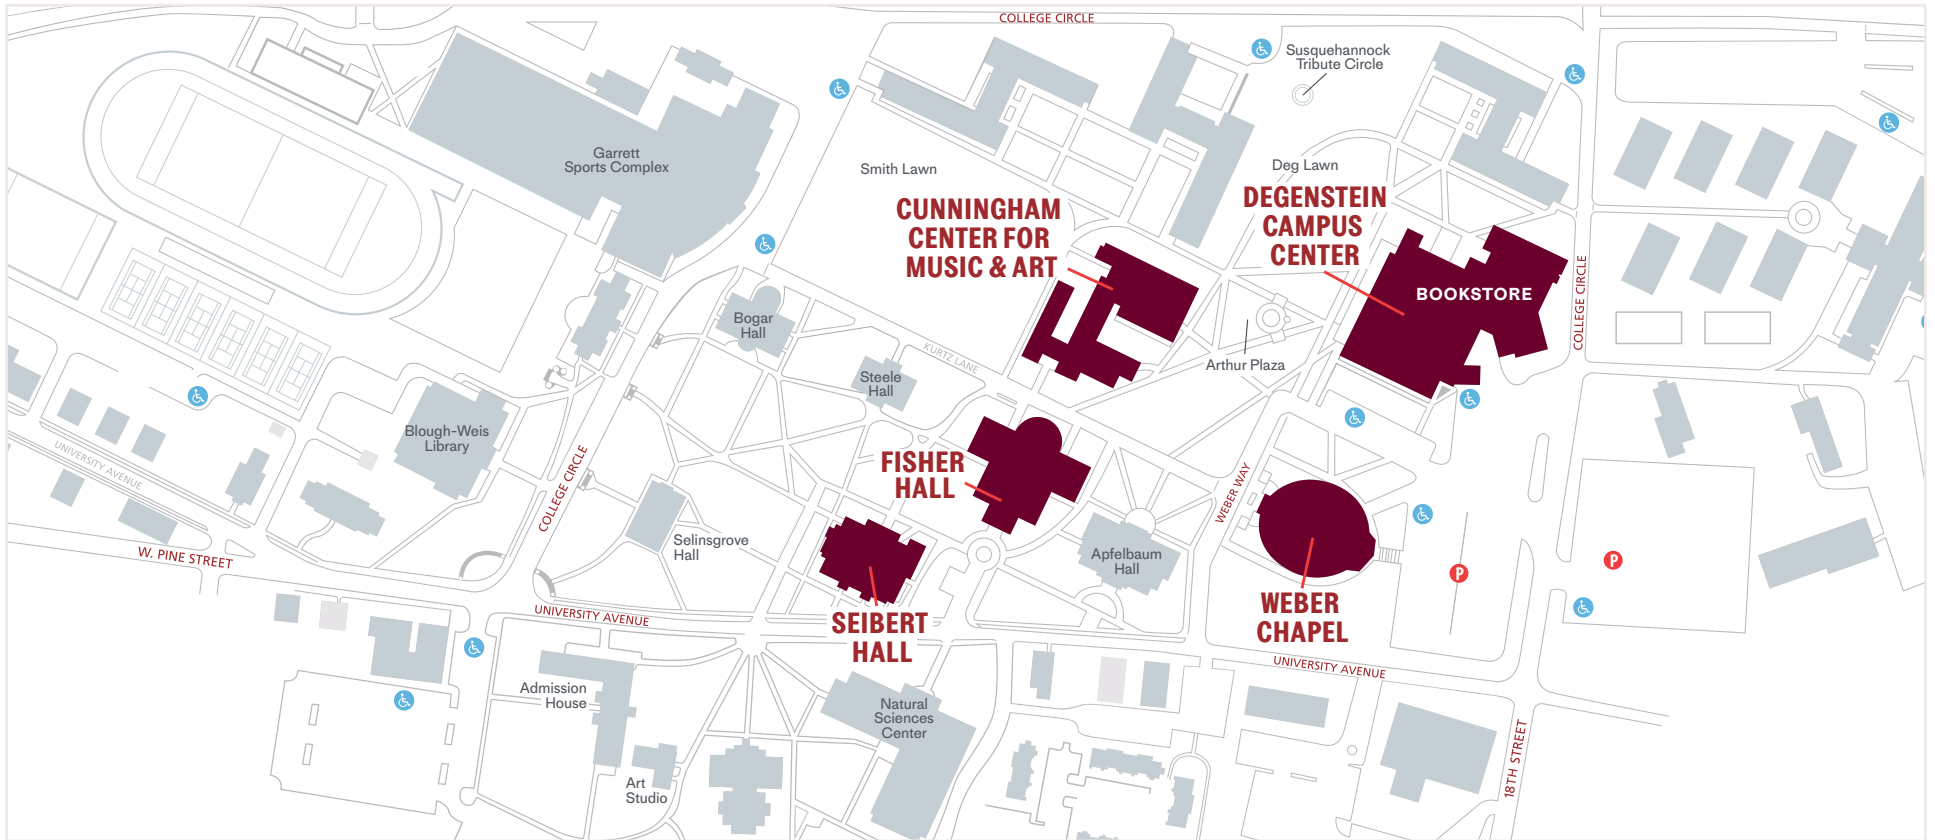

Arts & Events Guide Campus Map

P Guest Parking | **♿** Accessible/Disability Parking

CUNNINGHAM CENTER FOR MUSIC & ART

- ▶ Stretansky Concert Hall

DEGENSTEIN CAMPUS CENTER

- ▶ Degenstein Center Theater
- ▶ Lore Degenstein Gallery

FISHER HALL

- ▶ Faylor Hall

SEIBERT HALL

- ▶ Isaacs Auditorium

WEBER CHAPEL

- ▶ Weber Auditorium